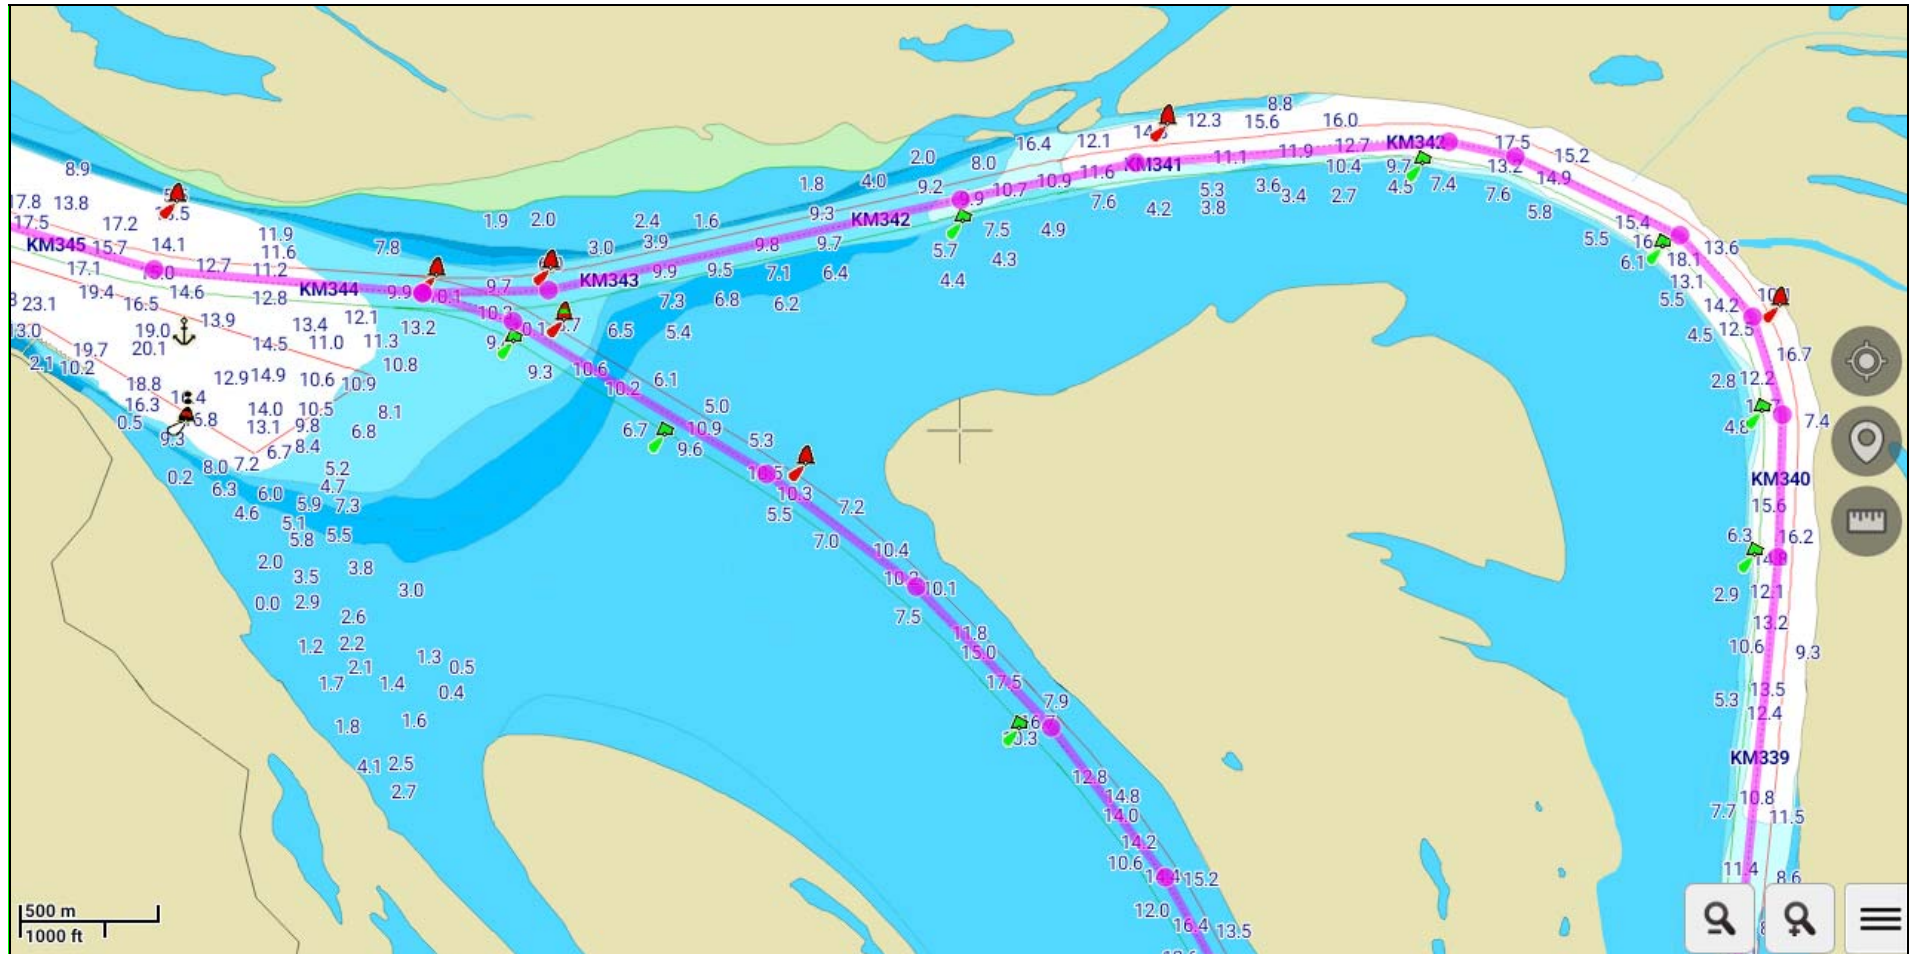

**NEW CHANNEL “CORTADA ISLA NUEVA” KM 343 PARANA RIVER
PASSAGE OPENED AS ON 18 APRIL 2016**

General view of both channels e-chart

Both Channels e-chart

Both Channels e-chart