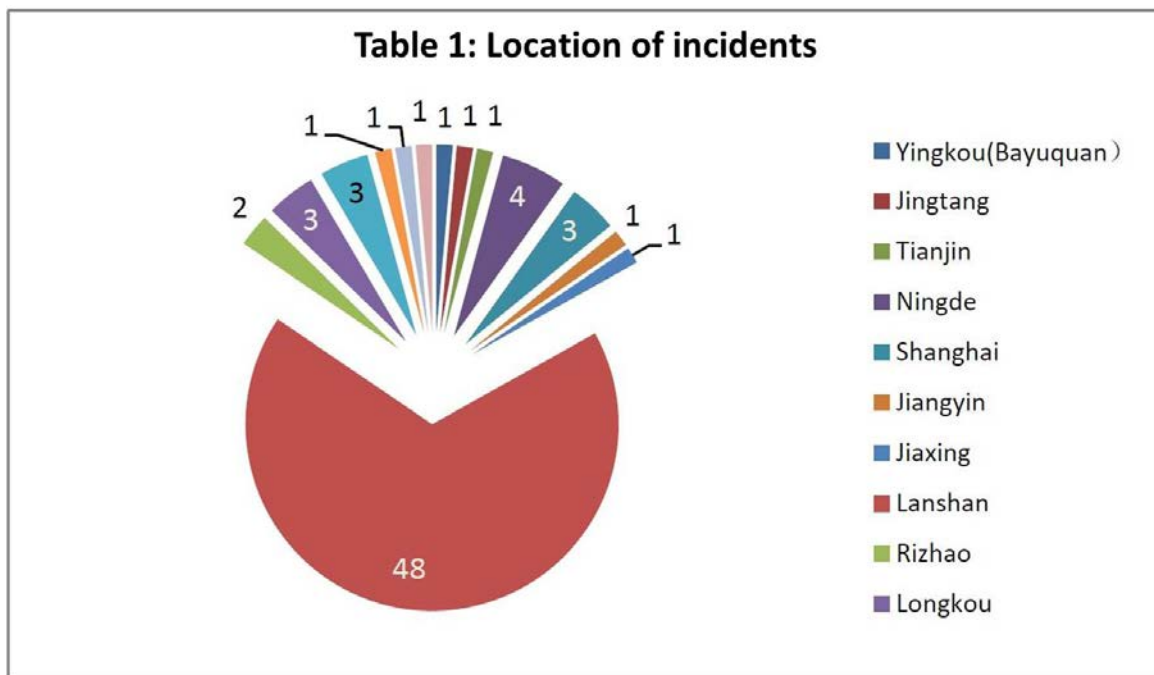

LP Bulletin

Thursday 9th August 2018

Bulletin 1155 - 08/18 - Claims involving Fish Farms in China 2017

UK Club Correspondents Huatai have confirmed 71 Allision incidents involving Chinese fish farms and ships entered with International Group Clubs in 2017. Lanshan recorded the vast majority of these incidents. See "Table 1" below.